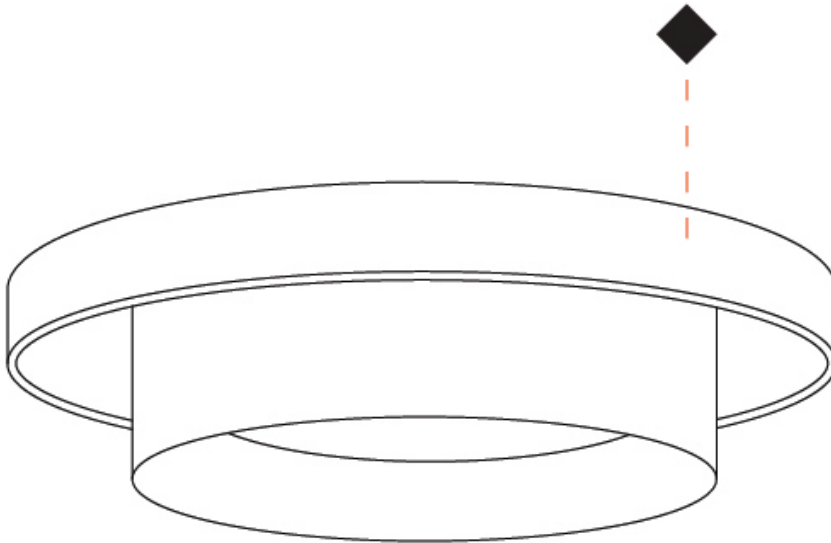

ZOOM RECESSED

A7200013-

PROJECT

TYPE

SPECIFIER

QUANTITY

DATE